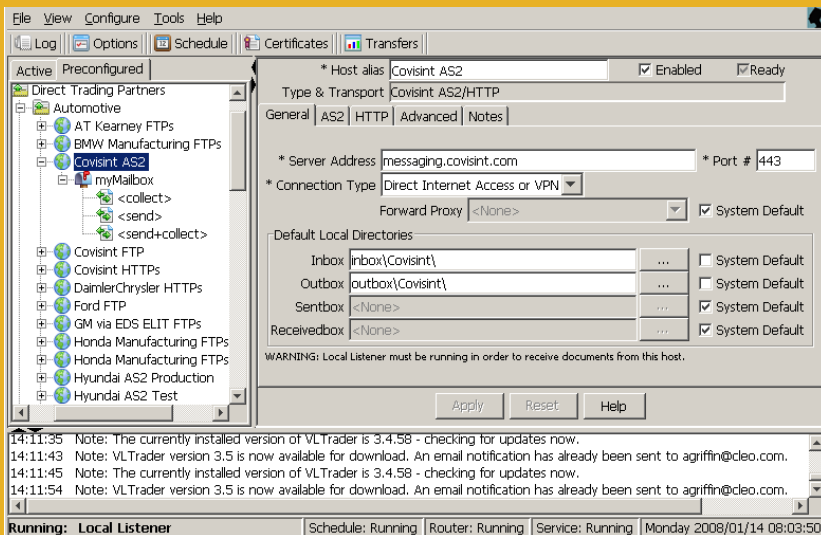

LexiCom users can reduce set up time with preconfigured "host" connections to hundreds of popular trading partners. The majority of configuration is complete; simply activate the host and fill in supplier specific information such as user name and password.

Available Options

- **VLProxy:** Ensures tight security when a DMZ is in place. VLProxy eliminates unencrypted messages in the DMZ and eliminates configuration files being written to folder or directory locations in the DMZ.
- **Web-based Operation:** Configure and manage secure communications remotely from anywhere in the world.

Ensure Success

Obtaining the right software is only the beginning of a complete solution. When required, assistance from Cleo's expert support team is readily available. Cleo's support team is known within the industry for providing top notch service with a quick turn around time.

- **Support bundle:** a built-in tool that outputs your configuration details to our staff with the touch of a button, to expedite problem resolution.
- **Updates and new releases** are available to all users with a current support subscription. This includes new features as well as protocols and the latest interoperability certifications.

Cleo Communications is your best partner for integrated, reliable, secure communications. For over 20 years, Cleo has been helping thousands of companies with their data communication needs. Over 100,000 installations in manufacturing, retail, healthcare, financial, automotive, and other markets rely on Cleo products. Any trading partner, any network, any protocol, Cleo has your connection.

For more details about LexiCom, or to place an order, contact Cleo Communications' authorized reseller, ECS International.

ECS INTERNATIONAL
P.O. BOX 22
1687 ZG WOGNUM
THE NETHERLANDS
PHONE.+31 229 574331
SALES@ECS-EUROPE.COM
WWW.ECS-EUROPE.NL

CLEO COMMUNICATIONS
4203 GALLERIA DRIVE
ROCKFORD, ILLINOIS 61111
UNITED STATES OF AMERICA
WWW.CLEO.COM

CLEO